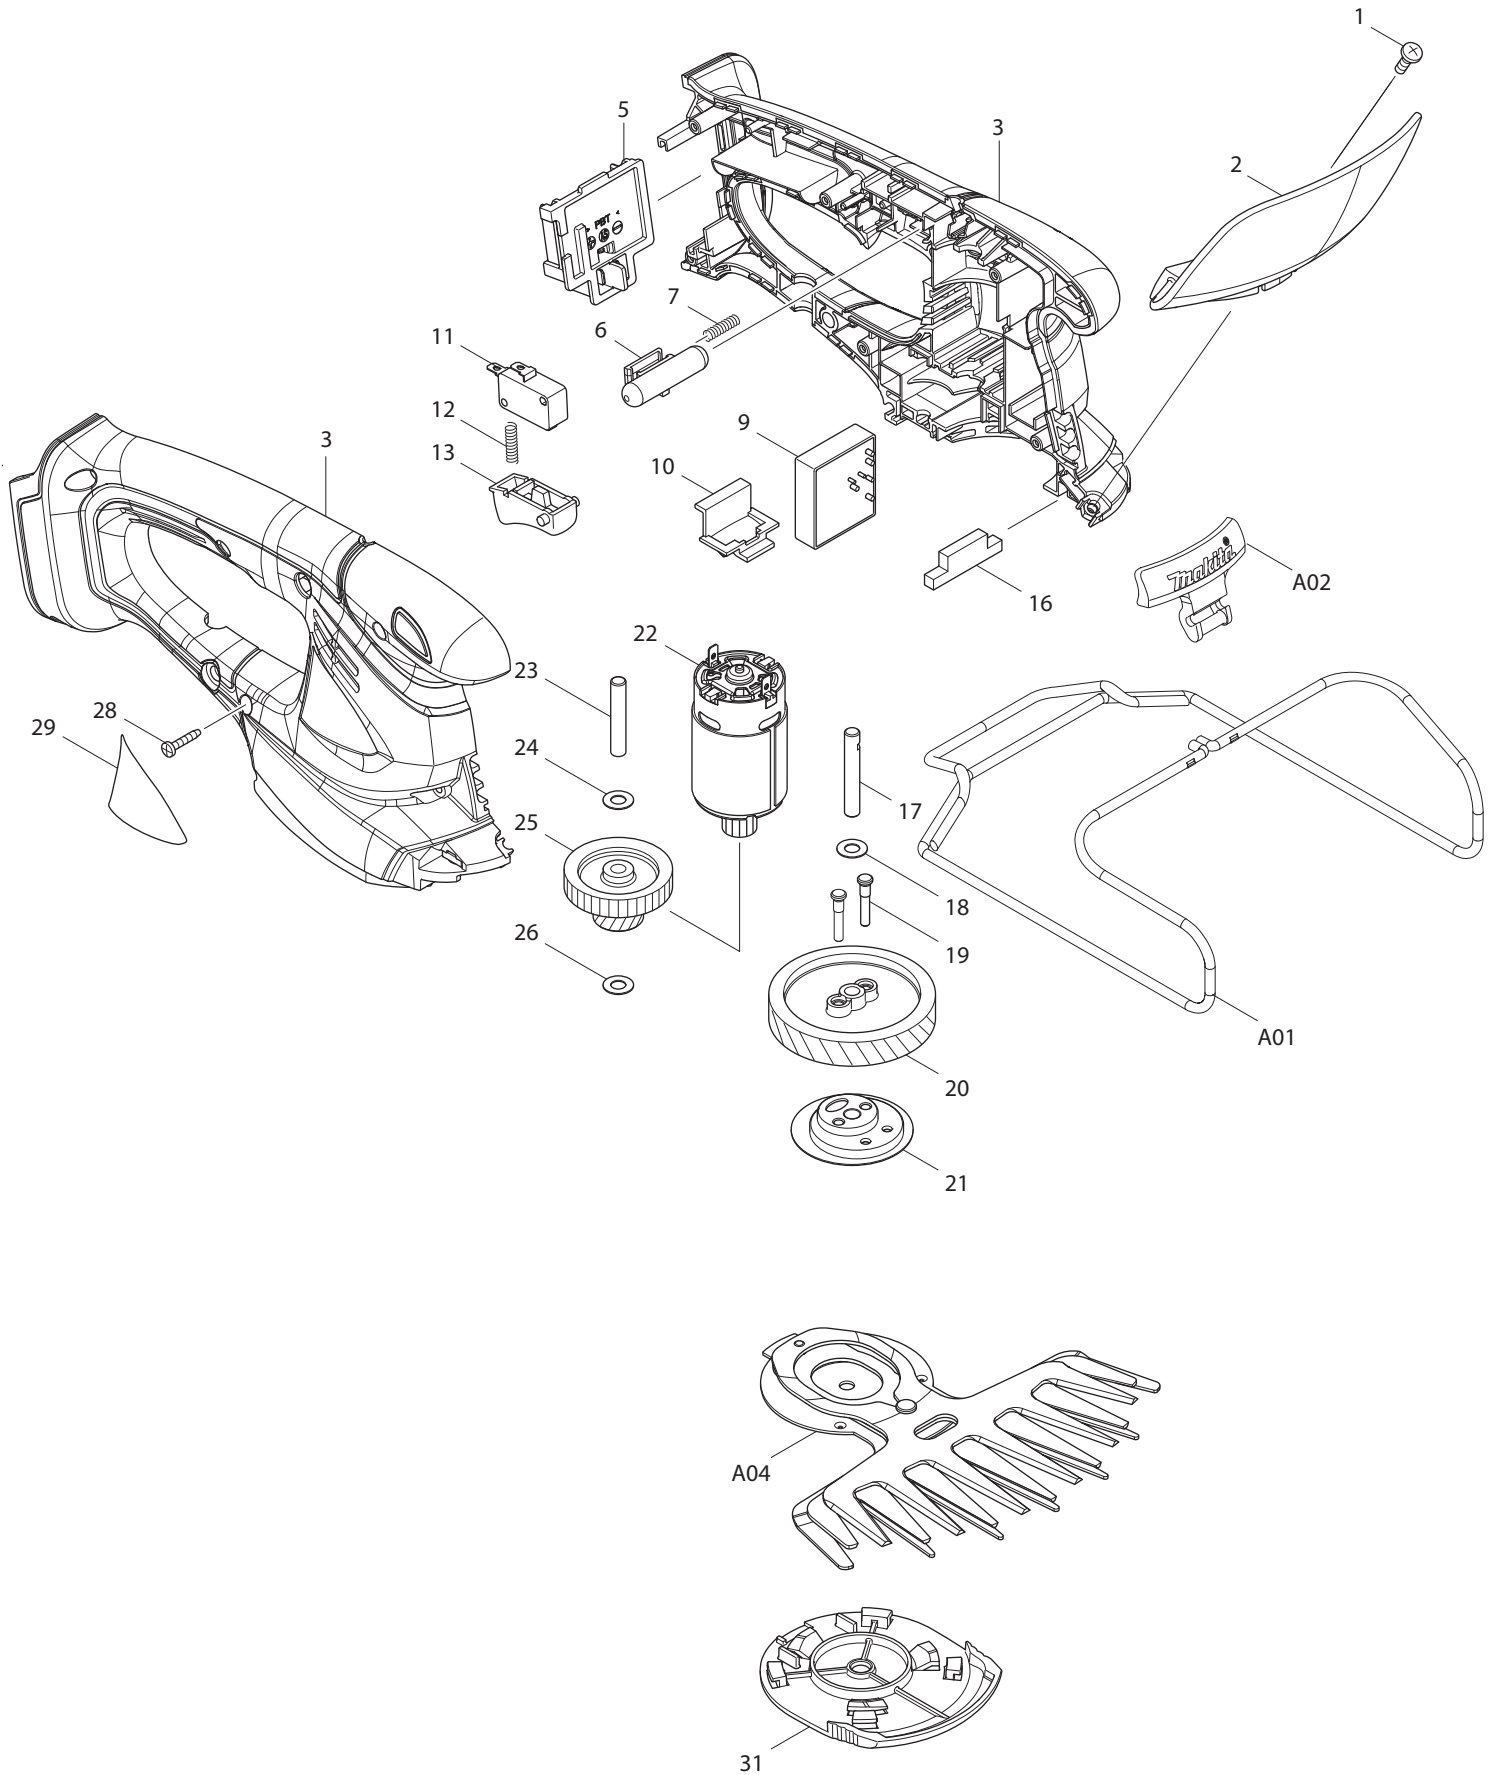

05 - 2014
DUM168Z
18V 6-5/16" GRASS SHEAR

Item No	Type	Part No	Description	Qty	Unit
1		915116-7	BINDING HEAD SCREW M4X12	1	PC.
2		142739-0	PROTECTOR COMPLETE	1	PC.
	INC.	804H35-9	CAUTION LABEL	1	PC.
3		187970-1	HOUSING SET	1	SET
	INC.	931102-0	HEX. NUT M4	1	PC.
	INC.	346275-0	PLATE	2	PC.
	INC.	263005-3	RUBBER PIN 6	2	PC.
	INC.	804H34-1	CAUTION LABEL	1	PC.
5		643852-2	TERMINAL	1	PC.
6		452438-9	LOCK OFF BUTTON	1	PC.
7		231473-8	COMPRESSION SPRING 4	1	PC.
9		620119-5	CONTROLLER	1	PC.
10		451812-8	LOCK LEVER	1	PC.
11		651891-8	SWITCH V-15-3A6, SINGLE	1	PC.
12		231473-8	COMPRESSION SPRING 4	1	PC.
13		417564-1	SWITCH LEVER	1	PC.
16		451814-4	DUST GUARD	1	PC.
17		268254-7	PIN 6	1	PC.
18		261122-3	WASHER 6	1	PC.
19		268256-3	PIN 4	2	PC.
20		227728-7	HELICAL GEAR 47	1	PC.
21		165609-6	CRANK COMPLETE	1	PC.
22		629943-3	DC MOTOR	1	PC.
23		268076-5	PIN 6	1	PC.
24		261122-3	WASHER 6	1	PC.
25		226831-1	GEAR 12-31	1	PC.
26		261122-3	WASHER 6	1	PC.
28		266429-2	TAPPING SCREW 3X16	6	PC.
29		815V20-1	NAME PLATE F/DUM168	1	PC.
31		140451-6	UNDER COVER COMPLETE	1	PC.
D01		654079-9	INSULATED RECEPTACLE DF1.25	1	PC.
D02		654208-4	RECEPTACLE	1	PC.

ACCESSORIES

A01		326146-7	BASE FRAME	1	PC.
A02		451813-6	CHANGE LEVER	1	PC.
A03		452055-5	BLADE COVER	1	PC.
A04		195176-7	SHEAR BLADE ASSEMBLY SET	1	PC.
	INC.	188369-3	OIL VESSEL SET	1	PC.
A05		195178-3	SHEAR BLADE ASSEMBLY(F/Hedge Trimmer) - See Part Breakdown #195178-3	1	PC.
A06	1	195187-2	LONG HANDLE ATTACHMENT SET	1	PC.
	2	198486-1	LONG HANDLE ATTACHMENT SET	1	PC.
A07		195274-7	BLADE COVER SET F/HEDGE TRIMMER	1	PC.
A08		195278-9	CHIP RECEIVER SET	1	PC.
A09		-----	18V LI-ION BATTERY		
A10		-----	BATTERY CHARGER		
A11		-----	LI-ION BATTERY ACCESSORIES		